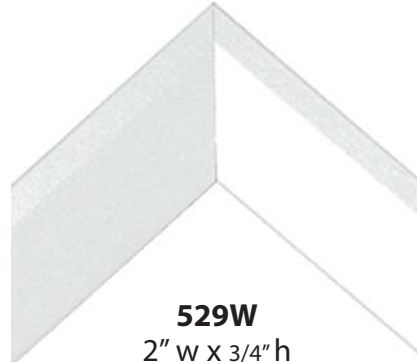

## Value Series Frames

### Series 529

**B = BRONZE    BLK = BLACK    MH = MAHOGANY    N = NICKEL    W = WHITE    WD = WOOD**

- **Value Series** frames are available in 6 popular finishes shown above
- **Value Series** offers low frame prices for small quantities
- **Value Series** offers fantastic prices for custom size frames
- **Value Series** frames are priced for the competitive situation
- **Value Series** prices includes all hanging hardware