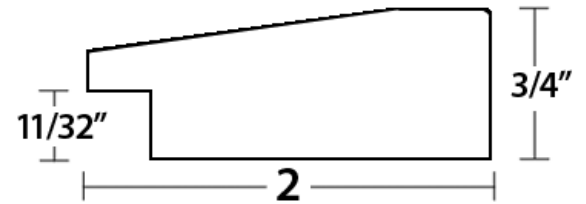

### Series 529

**B = BRONZE    BLK = BLACK    MH = MAHOGANY    N = NICKEL    W = WHITE    WD = WOOD**

- **Value Series** frames are available in 6 popular finishes shown above
- **Value Series** offers low frame prices for small quantities
- **Value Series** offers fantastic prices for custom size frames
- **Value Series** frames are priced for the competitive situation
- **Value Series** prices includes all hanging hardware