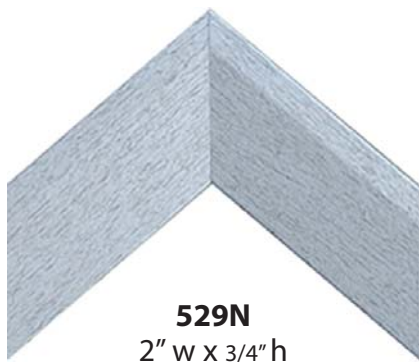

## Value Series Frames

### Series 529

**B = BRONZE    BLK = BLACK    MH = MAHOGANY    N = NICKEL    W = WHITE    WD = WOOD**

- **Value Series** frames are available in 6 popular finishes shown above
- **Value Series** offers low frame prices for small quantities
- **Value Series** offers fantastic prices for custom size frames
- **Value Series** frames are priced for the competitive situation
- **Value Series** prices includes all hanging hardware