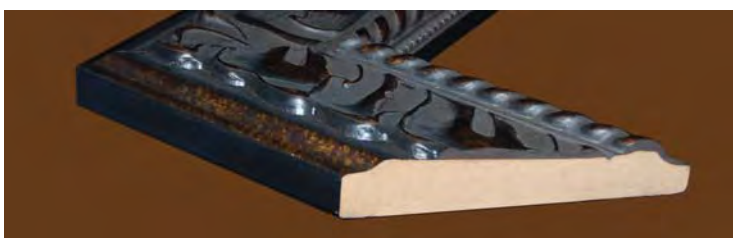

**EASY
FRAME®**
Framed Mirror Solutions

Precision Frameworks, LLC

1441 Lakeshore Drive

Snellville, GA 30078

770.979.0210 ofc

770.978.1509 fax

email: sales@pfwks.com

Easy Frame
mounts
directly to
the mirror!

From *Ordinary* to
Extraordinary in
minutes.

► Add an **EASY FRAME®** decorative frame to upgrade a bathroom interior anytime.

► **EASY FRAME®** custom built for any size mirror.

To see all of the **EASY FRAME** designer profiles, go to www.precisionframeworks.com